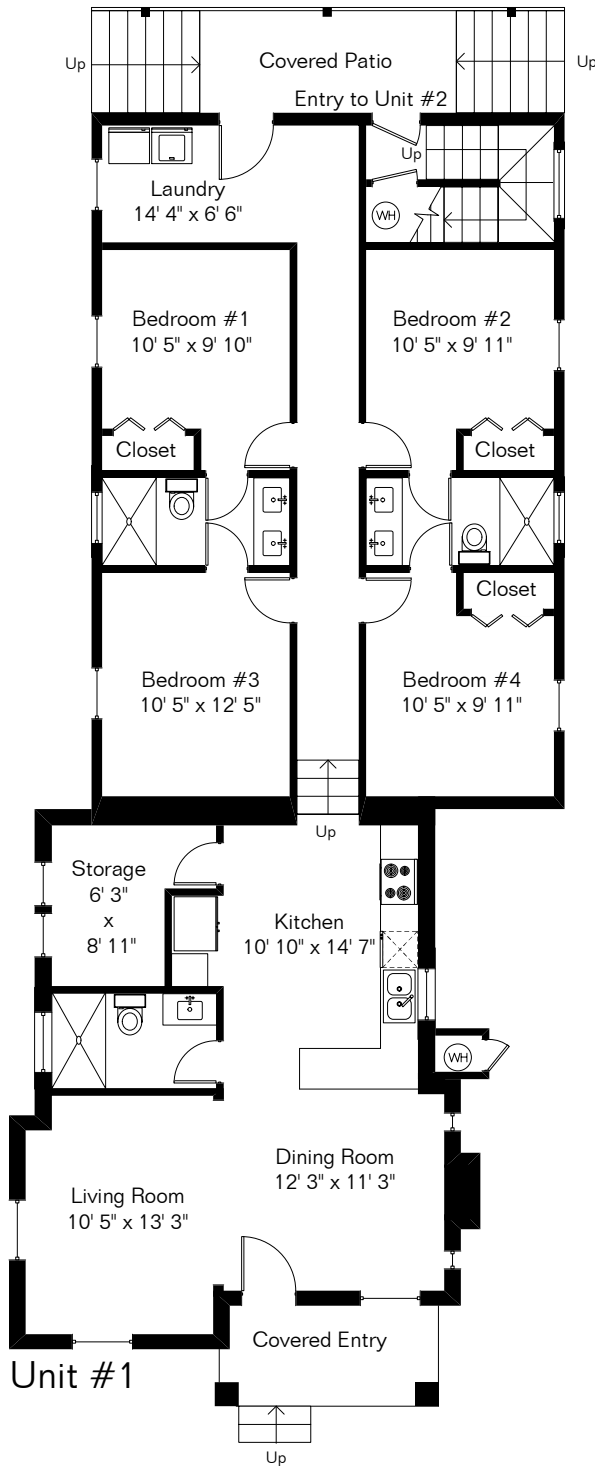

The square footages and room size information are deemed to be reliable but are not guaranteed and should be independently verified. This drawing is for marketing purposes only.

309 N Park Ave

Unit #1 1,691 Sq ft
 Unit #2 1,105 Sq Ft

 Total Living Area 2,706 Sq Ft

Site Visit September 2023

Copyright 2023 Floor Plans First! LLC
 All Rights Reserved.

Floor Plans First!^{LLC}
 See the Floor Plan First![™]

FloorPlansFirst.com[™]
 (520) 881-1500