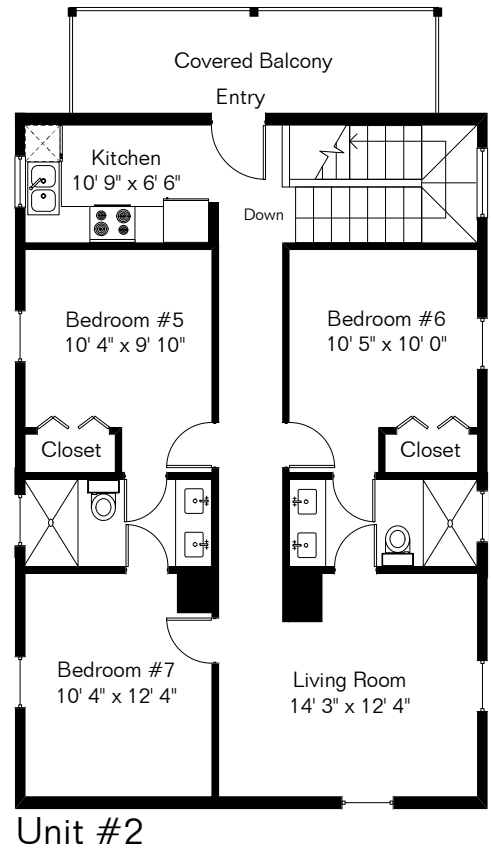

The square footages and room size information are deemed to be reliable but are not guaranteed and should be independently verified. This drawing is for marketing purposes only.

309 N Park Ave

Unit #1 1,691 Sq ft
 Unit #2 1,105 Sq Ft

 Total Living Area 2,706 Sq Ft

Site Visit September 2023

Copyright 2023 Floor Plans First! LLC
 All Rights Reserved.

Floor Plans First!^{LLC}
 See the Floor Plan First![™]

FloorPlansFirst.com[™]
 (520) 881-1500